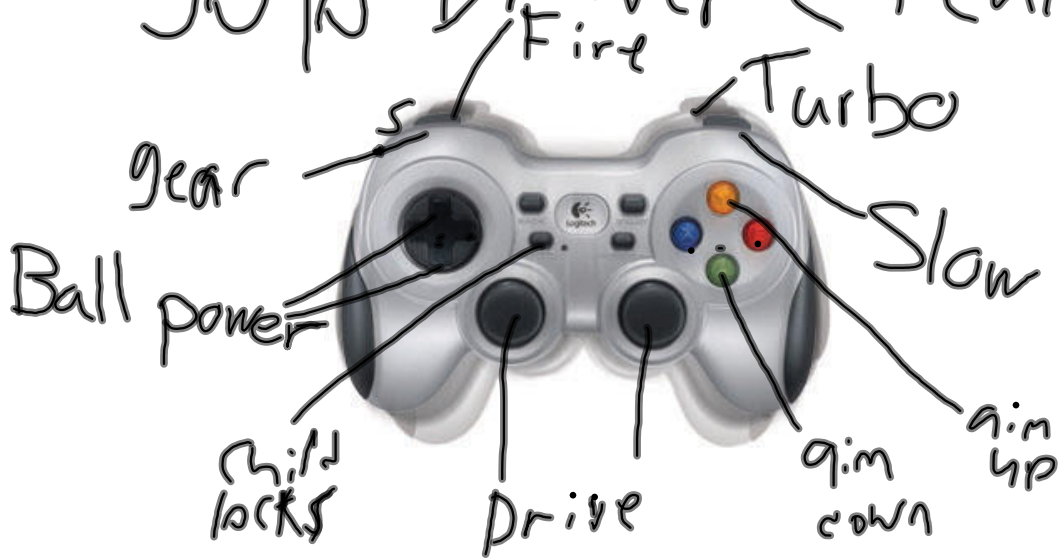

Solo Driver (Team)

Solo Driver (Guest)

2. Kid

- Shoot
- aim

- shut off Drive
- Stop Shooter

2-team

Slider/trackball

- aim ^{big batt.}
- Shoot
- ball power

(curve) Slider

- Child lock ^{reach control}
- indoor lock

~~- turn off shooter/drive~~

- # of drivers

- music?

- lights?

Dial (4 pos)

Inlay

10 in wide
~2 in Thick
~6 in tall